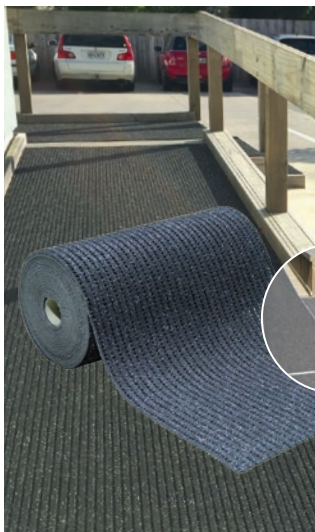

Colour: Charcoal (Cut to length)

20% off

AKO SAFETY MATTING
HARD-WEARING POLYPROPYLENE CARPETS

8mm Now from **\$135²⁰**
900mm/per metre

AKO Matting

Interior or exterior use. Perfect for wet areas such as entrance ways, decks, swimming and spa pools. Highly slip resistant even in icy conditions and UV resistant. Colour: Anthracite
Roll widths: 900mm, 1200mm
(Cut to length)