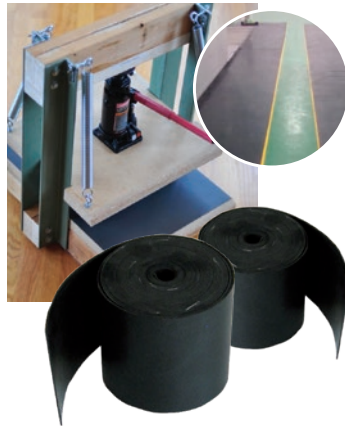

Roll width: 1200mm (cut to length)

20% off

RUBBER INSERTION STRIPS

Now from **\$5⁸³** 1.5 x 50mm/per metre

HUGE RANGE

Rubber Insertion Strips

Characterised by excellent dynamic, rebound and mechanical properties. Ideally suited to applications where sealing or protection is necessary.