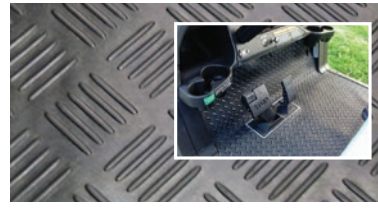

DUE TO COVID RESTRICTIONS SELECTION WILL VARY BETWEEN STORES

20% off RUBBER MATTING

DURABLE COMMERCIAL GRADE RUBBER RUNNERS ARE DESIGNED TO PROTECT FLOORS AND WORK BENCHES WHILE PROVIDING A SLIP RESISTANT SURFACE