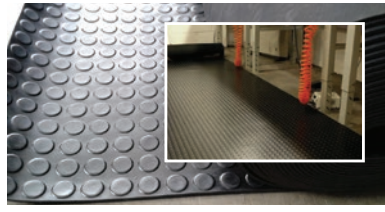

DUE TO COVID RESTRICTIONS SELECTION WILL VARY BETWEEN STORES

20% off RUBBER MATTING

DURABLE COMMERCIAL GRADE RUBBER RUNNERS ARE DESIGNED TO PROTECT FLOORS AND WORK BENCHES WHILE PROVIDING A SLIP RESISTANT SURFACE