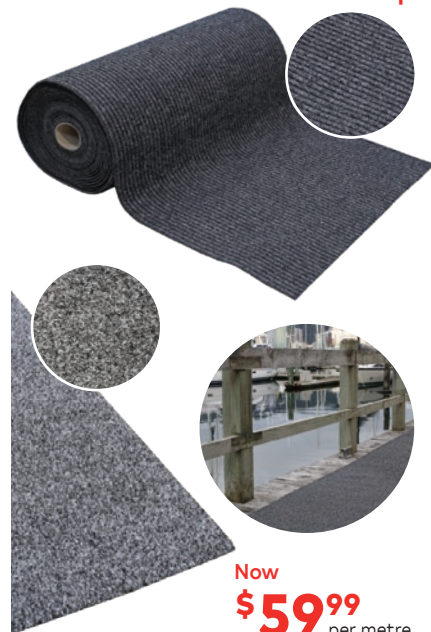

Floor Mat
Now **\$143²⁰**

1750 x 1150 x 25mm

Wall Mat with Adhesive Backing
Now **\$79⁹⁹**

1750 x 1150 x 10mm

Embossed EVA Stable Mats

Light, easy to install and odourless. Protect your horse / pony and improve their comfort. Reduce dust and noise in the stable and horse float. Colour: Black only

SAVE \$10 per metre NORDIC & ALFRESCO CARPETS

Now **\$89⁹⁹** per metre

Nordic Marine Carpet

Suitable for boats, marine ramps, school decks, carports and kindergartens. UV stabilised, dual rib polypropylene surface with a resin backing. Suitable indoor/outdoor use. Colours: Charcoal
Roll width: 2m
(cut to length)