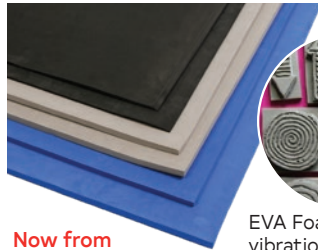

DUE TO COVID RESTRICTIONS SELECTION WILL VARY BETWEEN STORES

EVA foam (closed cell foam) is a semi-rigid product with a fine uniform cell structure that is suitable for use in a wide variety of situations and applications.

20% off EVA FOAM

AVAILABLE IN A VARIETY OF THICKNESSES