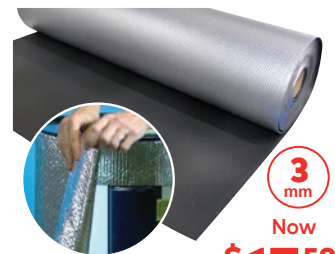

20% off

EVA FOAM ROLL & PE FOAM WITH FOIL

Now **\$11⁹⁹** per metre

EVA Foam Roll

Suitable for use where impact and vibration absorption is required. Weather and chemical resistance, acoustic and thermal insulation. Colour: Black. Roll width: 1200mm
(cut to length)