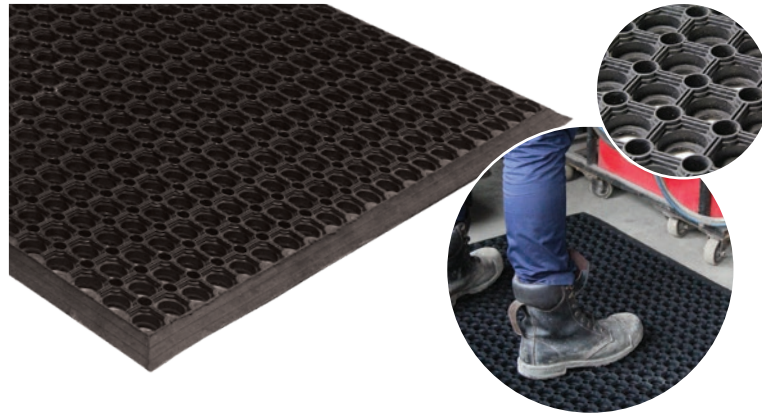

A SELECTION ONLY - Many more grades of foam available instore

10% OFF Motor Vehicle Clip-On Rubber Boot, Door and Edge Seals

Now from **\$7¹⁹**
Edge Trim 5 x 8mm / per metre

A clip-on profile that is flexible and can be fixed by simply pressing with the hand. These trims make ideal edge coverings for panels. The self grip mechanism holds them in place. The soft sponge bulb/lip ensures that an efficient seal can be made when used on boots, doors, hatches, lockers, enclosures, cabinets, etc. Assorted profiles and sizes.

20% OFF WORKDECK MATS

Rubber has a variety of inherent advantages that have made it an extremely popular flooring choice for commercial, domestic and high traffic environments. The benefits of using Para Rubber mats include durability, strength and resilience in a variety of settings and environments.

Rubber Work Deck Mat

Heavy-duty anti-fatigue mat that absorbs shock and noise. Holes for drainage in wet areas. All edges beveled for safety. Can be made to any length. Colour: Black
 Sizes: 1200 x 800mm, 1500 x 1000mm