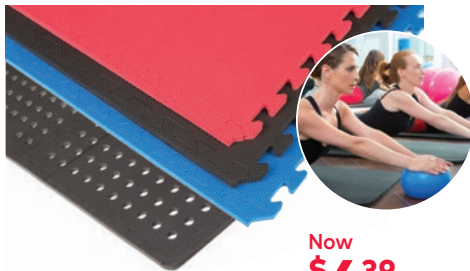

20% OFF

Now from **\$55⁹⁹**
6mm, per sq /metre

Filter Foam

Filter Foam with 45 PPI is a medium porosity foam with a very open cell structure making it effective for sound reduction, cleaning wipes, lawn mower engines, water filtration, ventilation systems and loud speakers. Thicknesses: 6mm, 12mm, 25 mm

20% OFF

Now **\$6³⁹** each

EVA Interlocking Floor Mats - 12mm

EVA floor mat that provides protection of tile or wood flooring while offering a safer, quieter surface. Easy to install and clean. Colours: Black, Blue & Red Size: 600 x 600 x 12mm Available in Black with holes