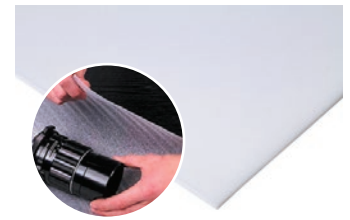

20% OFF

Peeled Foam
Now **$9⁵⁹**
5mm/per metre

Used extensively in craft applications and is also a good packaging foam. Roll width: 700mm *(cut to length)*