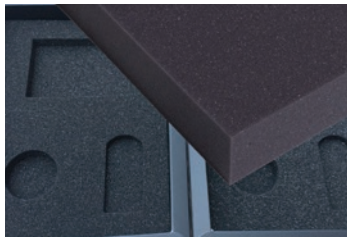

20% OFF

Now **\$6³⁹** each

EVA Interlocking Floor Mats - 12mm

EVA floor mat that provides protection of tile or wood flooring while offering a safer, quieter surface. Easy to install and clean. Colours: Black, Blue & Red Size: 600 x 600 x 12mm Available in Black with holes

20% OFF

Now **\$15⁹⁹** per metre

PE Foam with Foil - 3mm

Ideal for wrapping around a hot water cylinder to prevent heat loss. Colour: Black. Roll width: 1200mm (cut to length)

Very Firm Density Foam

Now from **\$37⁴⁹** 25mm, per sq/metre
Ideal for equipment cases, storage and packaging. (Foam Grade 30-400)