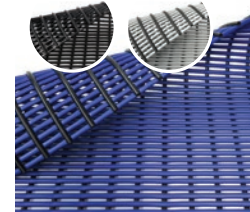

NEED A POOL FOR SUMMER - TALK TO PARA RUBER TODAY

Quick Fill Electric Pump $24⁹⁹
110-120V AC wall outlet or 12V car adapter. Inflates and deflates.

Double Quick Hand Pump $9⁹⁹

INTEX POOL ACCESSORIES

Deluxe Wall Mounted Surface Skimmer $49⁹⁹
Helps catch leaves and debris.

Floating Tablet Dispenser $19⁹⁹
Pool Thermometer Floats upright. **$9⁹⁹**

NEW PRODUCTS HARD WEARING POLYPROPYLENE CARPET

Introductory offer **$59⁹⁹** per metre

Banquet Event Carpet

Suitable floor covering for school halls, garages, shows and event rooms. Lightweight carpet with a polypropylene top and foam backing. Indoor use. Roll width: 2m (cut to length)

Introductory offer **$19⁹⁹** per metre

Corsa Automotive Carpet

Ideal carpet for vehicle mats, boot mats and caravan carpet. Hardwearing needle punch polypropylene top with grip backing. Cut to any shape without edges fraying. Indoor use. Roll width: 67cm (cut to length)

20% OFF

WET AREA MATTING

Now from **$79⁹⁹**

900mm x 12mm/per metre

Aqua Tube Matting

Duckboard design elevates workers above wet areas and allows water and fluids to easily drain off. Colours: Blue, Black, Grey. Roll widths: 900mm x 12mm, 1200mm x 12mm (cut to length)

20% OFF

Now **$71⁹⁹** per metre

Nordic Marine Carpet

Suitable for boats, marine ramps, school decks, carparks and kindergartens. UV stabilised dual rib polypropylene surface with a resin backing. Suitable indoor/outdoor use. Colour: Charcoal. Roll width: 2m (cut to length)

20% OFF

Now **$43⁹⁹** per metre

Jaz Carpet

A lightweight economical but hard-wearing carpet. Perfect for carpeting a garage or rumpus room. Colour: Charcoal. Roll width: 2m (cut to length)

25% OFF

Now **$29⁹⁹** per metre

Marine Upholstery Vinyl