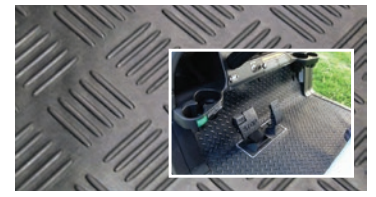

Rubber Checker Plate Matting

Provides a non-skid surface. Colour: Black
Roll Width: 1200mm
(cut to length)

Now **$39⁹⁹**
per metre