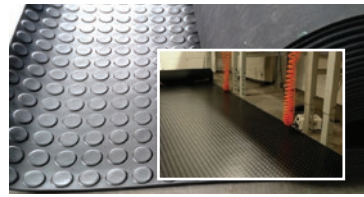

Rubber Round Stud Matting

Eliminates damage to equipment on hard surfaces. Colour: Black
Roll Width: 1200mm
(cut to length)

Now **$39⁹⁹**
per metre